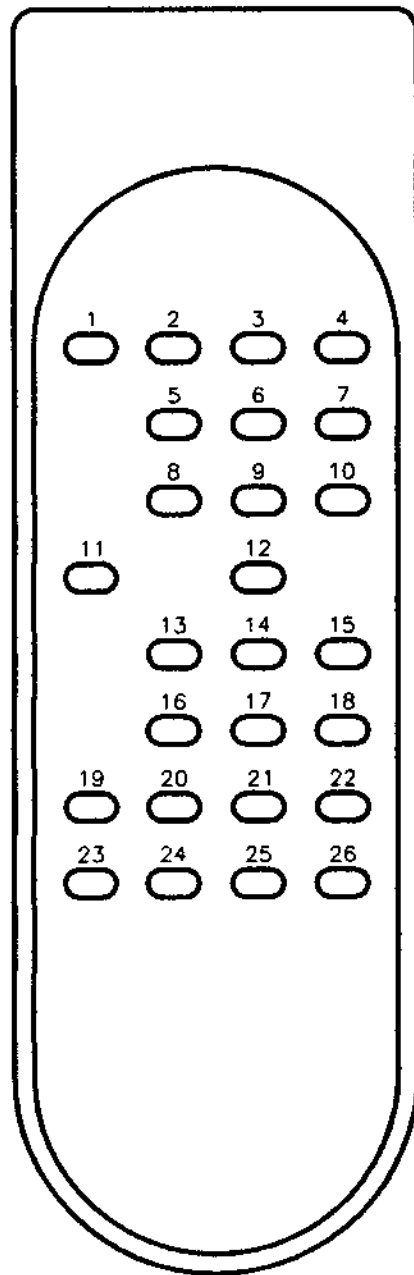

DIGITAL AUDIO INDUSTRIAL SUPPLY

REMOTE CONTROL

DATE : 13/10/95

FILE : RUWIDD

**COMMAND ALLOCATION RC-5 SYSTEM
DAISy REMOTE CONTROL**

REFERENCE	SYSTEM	COMMAND	NAME	COLOR
1	20	12	STANDBY	RED
2	20	1	1	GREY
3	20	2	2	GREY
4	20	3	3	GREY
5	20	4	4	GREY
6	20	5	5	GREY
7	20	6	6	GREY
8	20	7	7	GREY
9	20	8	8	GREY
10	20	9	9	GREY
11	20	45	OPEN/CLOSE	BLUE
12	20	0	0	GREY
13	20	43	SCAN	BLACK
14	20	41	PROG	BLACK
15	20	11	TIME	BLACK
16	20	47	FAST	BLACK
17	20	50	FAST REVERSE	BLACK
18	20	52	FAST FORWARD	BLACK
19	20	59	A/B	BLACK
20	20	28	SHUFFLE	BLACK
21	20	33	PREVIOUS	BLACK
22	20	32	NEXT	BLACK
23	20	29	REPEAT	BLACK
24	20	48	PAUSE	BLACK
25	20	54	STOP	BLACK
26	20	53	PLAY	GREEN

BLACK KEYS : RAL 9011
BLUE KEYS : RAL 5015
GREEN KEYS : RAL 6018
GREY KEYS : RAL 7015
RED KEYS : RAL 3000