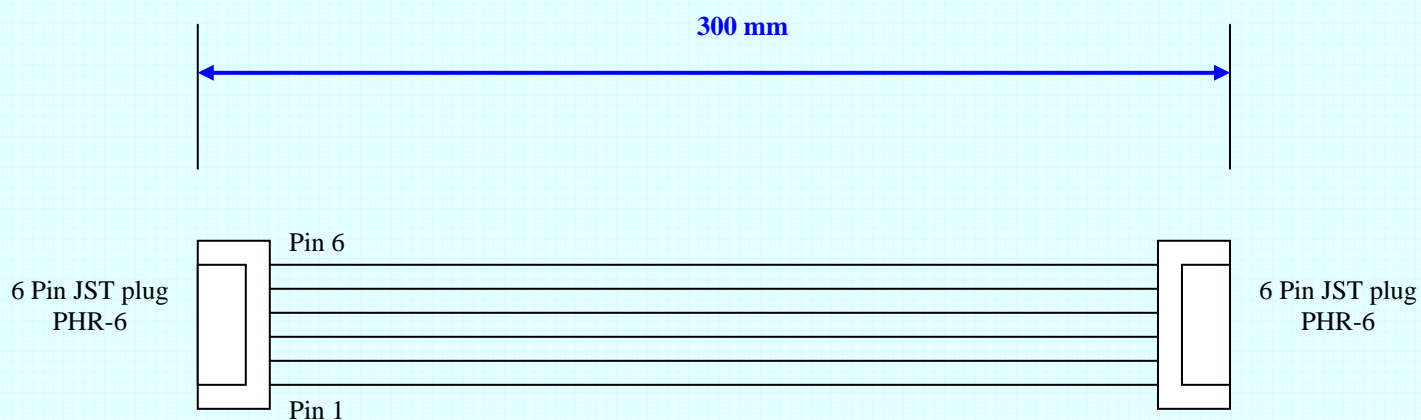

## Technical specification VAU1254/31LF Module (CD-Pro2LF) Cable hardware overview

### DSA Power Supply cable assembly

## DSA interface cable assembly

Recommended wire type : AWG24

## PC interface cable

Standard 25 pole male to female PC cable  
Please, refer to the DSA technical pages