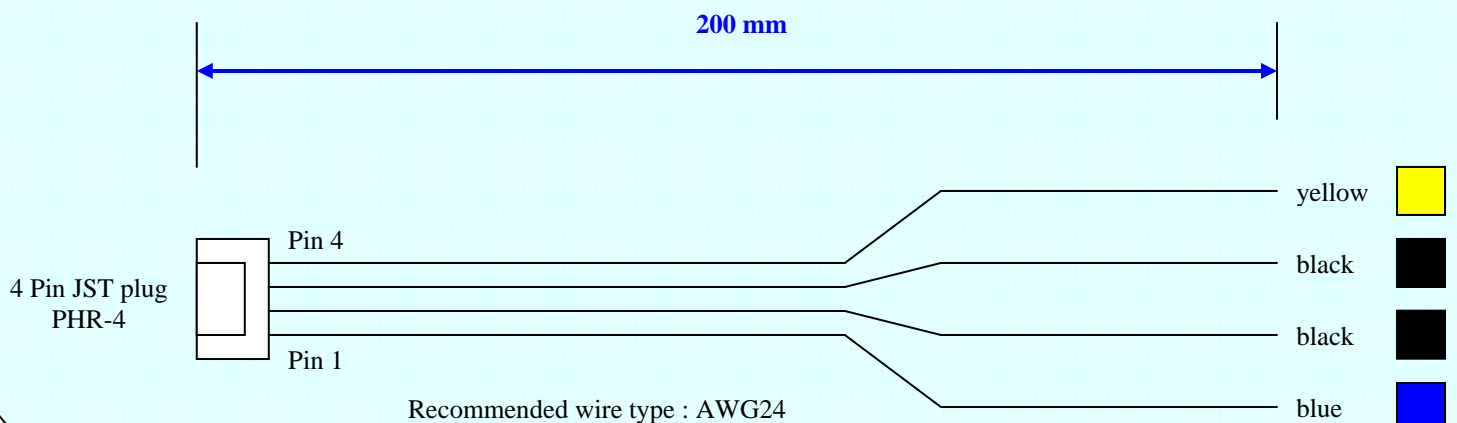

## Technical specification VAU1254/31LF Module (CD-Pro2LF) Cable hardware overview

### DSA Power Supply cable assembly

## PC interface cable

Standard 25 pole male to female PC cable  
Please, refer to the DSA technical pages