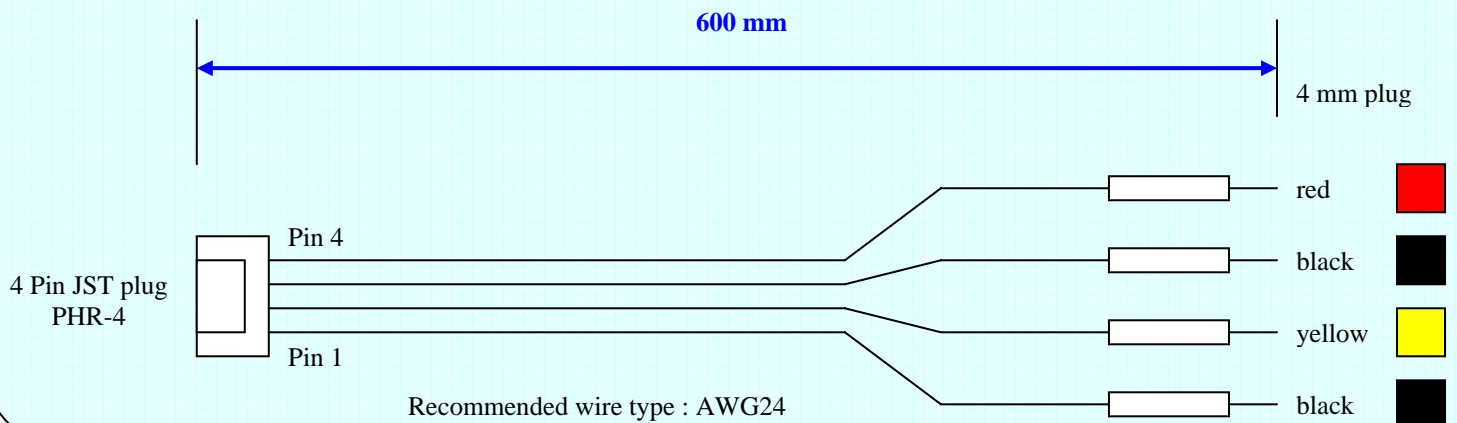

## Technical specification VAU1254/31LF Module (CD-Pro2LF) Cable hardware overview

### DSA Power Supply cable assembly

## PC interface cable

Standard 25 pole male to female PC cable  
Please, refer to the DSA technical pages