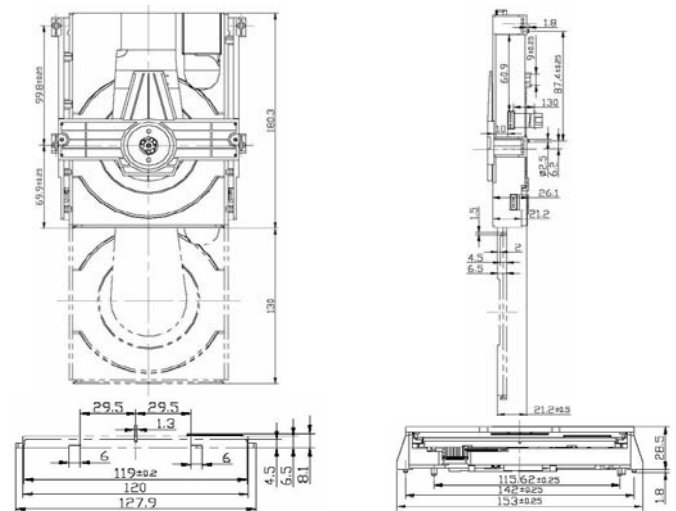

Loading systems for the GyrFalcon 6:

GyrFalcon Metal Loaders: Daisy offers an exceptional range of metal loaders for the GyrFalcon 6 (Slim Metal Loader and Full Metal Loader), with a robust mechanical design.

GyrFalcon Slot: To complete our range of loaders, a high-end slot loading mechanism (GyrFalcon Slot) is also available for the GyrFalcon 6

GyrFalcon is the name of a project which will change the way to design audio/video players. combines high quality modules and electronics with an open interface which provides many possibilities to the application: user interface, display panels, conversion section, customized power supply units, evaluation tools...