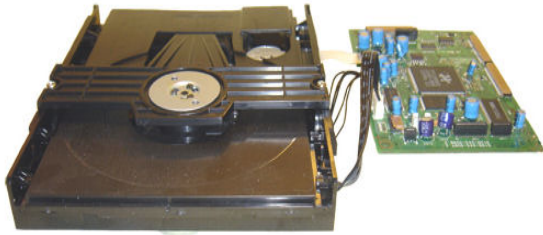

GyrFalcon 6

High End SACD/CD module

Overview

If you want to reach outstanding performances for SACD/CD applications, the GyrFalcon 6 is the best module you can get. Thanks to its excellent reliability and high playability, this module will reach beyond your expectations to build top-of-the-art audio-only applications. The performances of the GyrFalcon 6 have indeed been meticulously tested in our Test and Quality department. In order to avoid to audio manufacturers a long and expensive development, a DSA high level interface is available for this module to facilitate the launching of their high-grade CD/SACD players.

Key features

- SACD/CD playback
- Excellent natural sound
- Extra slim loader
- Excellent reliability
- Low mechanical noise
- DSA Interface (High Level protocol)
- Extremely good playability and disc acceptance
- Compatibility with protected discs
- Stereo and Multi-channel audio processing
- I²S and SPDIF signals available
- MP3 playback
- RoHS compliant
- Highly integrated architecture
- Two wavelength laser diode

Communication protocol: DSA High Level Interface

Supporting size discs: 80/120 mm

Configurations possible:

-Stereo or Multi-channel audio decoding

Applicable disc formats:

SACD hybrid, SACD single layer, CD-DA, CD-Text, CD-R, CD-RW, CD-DTS, CD-DTS text, HDCD, HDCD Text, MP3-CD, WMA-CD

GyrFalcon Slot: To complete our range of loaders, a high-end slot loading mechanism (GyrFalcon Slot) is also available for the GyrFalcon 6

GyrFalcon is the name of a project which will change the way to design audio/video players. combines high quality modules and electronics with an open interface which provides many possibilities to the application: user interface, display panels, conversion section, customized power supply units, evaluation tools...